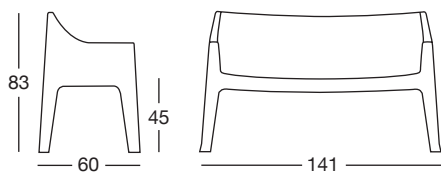

40

rosso
red

81

antracite
anthracite
grey

Art. 1253

Imballo Packing	2 pezzi 2 pieces
Peso unitario Unit weight	Kg 13,600
Misure imballo Packing sizes	145x95x61,5 cm

made in Italy

SCAB  **DESIGN**
since 1957