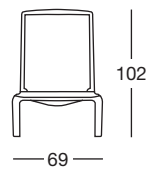

VELA

Design Gianluca Pasotti

FINITURA STRUTTURA FRAME FINISHING

TESSUTI E COLORI FABRICS AND COLOURS

TESSUTO / FABRIC

EU REGISTERED DESIGN

EU REGISTERED DESIGN

Imballo su pallet
Packing on pallet

TELO DI RICAMBIO / FABRIC REPLACEMENT

Vela è il lettino da sole che reinventa le regole del relax. La struttura è ergonomica, confortevole, maneggevole e resistente, grazie alla tecnologia di stampaggio con iniezione a gas e al **tecnopolimero di ultima generazione arricchito con fibra di vetro**. Viterie in acciaio inox, schienale regolabile in 5 posizioni.

Vela is a sun bed that reinvents the rules for relaxation. The structure is ergonomic, comfortable, easy to handle, and sturdy, thanks to the gas injection moulding technology and the latest generation of technopolymer enriched with glass fibre. Stainless steel screws. Backrest adjustable in 5 positions.

Con ruote
With wheels

Il telo è ricambiabile con semplicità da chiunque, e si usa due volte perchè reversibile. È in tessuto sintetico, traspirante, idrorepellente, indeformabile, resistente ai raggi UV, termosaldato, facile da pulire, lavabile con acqua e sapone.

The fabric can be replaced with ease by any operator, and it can be re-used because reversible. The fabric is synthetic, breathable, water-repellent, non-deformable, UV-resistant, thermally welded, easy to clean, washable with soap and water.

CATAS

Conforme EN 581-2:2015

Compliant with EN 581-2:2015

Imballo Packing	2 pezzi 2 pieces
Peso unitario Unit weight	Kg 15,200
Misure imballo Packing sizes	177x70x66,5 cm

Imballo Packing	20 pezzi 20 pieces
Peso unitario Unit weight	Kg 15,200
Misure imballo Packing sizes	220 195 74 20pz

Imballo Packing	1 pezzo 1 piece
Peso unitario Unit weight	Kg 0,900
Misure imballo Packing sizes	125x9,5x5,5 cm