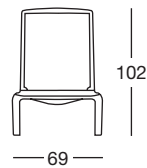

VELA

Design Gianluca Pasotti

FINITURA STRUTTURA FRAME FINISHING

TESSUTI E COLORI FABRICS AND COLOURS

TESSUTO / FABRIC

EU REGISTERED DESIGN

EU REGISTERED DESIGN

Imballo su pallet
Packing on pallet

TELO DI RICAMBIO / FABRIC REPLACEMENT

Vela è il lettino da sole che reinventa le regole del relax. La struttura è ergonomica, confortevole, maneggevole e resistente, grazie alla tecnologia di stampaggio con iniezione a gas e al **tecnopolimero di ultima generazione arricchito con fibra di vetro**. Viterie in acciaio inox, schienale regolabile in 5 posizioni.

Vela is a sun bed that reinvents the rules for relaxation. The structure is ergonomic, comfortable, easy to handle, and sturdy, thanks to the gas injection moulding technology and the latest generation of technopolymer enriched with glass fibre. Stainless steel screws. Backrest adjustable in 5 positions.

Con ruote
With wheels

Il telo è ricambiabile con semplicità da chiunque, e si usa due volte perchè reversibile. È in tessuto sintetico, traspirante, idrorepellente, indeformabile, resistente ai raggi UV, termosaldato, facile da pulire, lavabile con acqua e sapone.

The fabric can be replaced with ease by any operator, and it can be re-used because reversible. The fabric is synthetic, breathable, water-repellent, non-deformable, UV-resistant, thermally welded, easy to clean, washable with soap and water.

CATAS

Conforme EN 581-2:2015

Compliant with EN 581-2:2015

Imballo Packing	2 pezzi 2 pieces
Peso unitario Unit weight	Kg 15,200
Misure imballo Packing sizes	177x70x66,5 cm

Imballo Packing	20 pezzi 20 pieces
Peso unitario Unit weight	Kg 15,200
Misure imballo Packing sizes	220 195 74 20pz

Imballo Packing	1 pezzo 1 piece
Peso unitario Unit weight	Kg 0,900
Misure imballo Packing sizes	125x9,5x5,5 cm