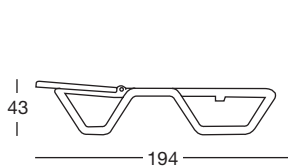

EU REGISTERED DESIGN