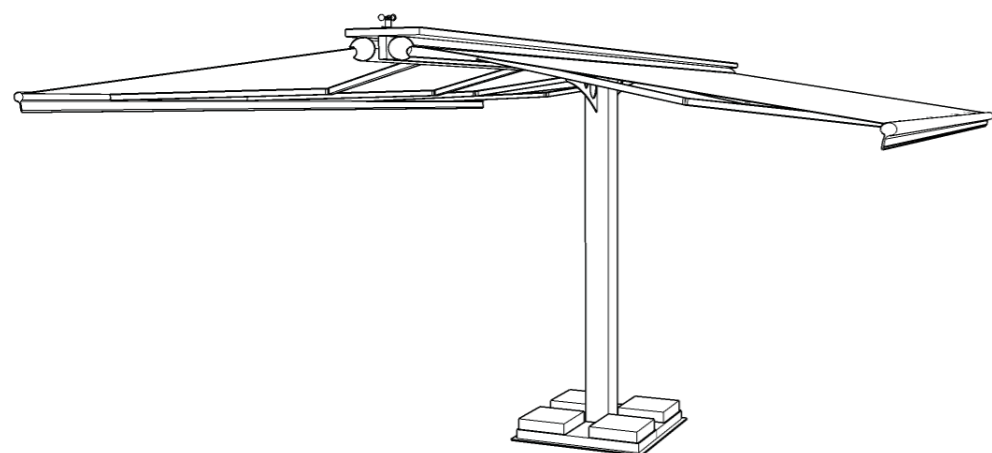

Aliseo

Modello Brevettato/Patented Model